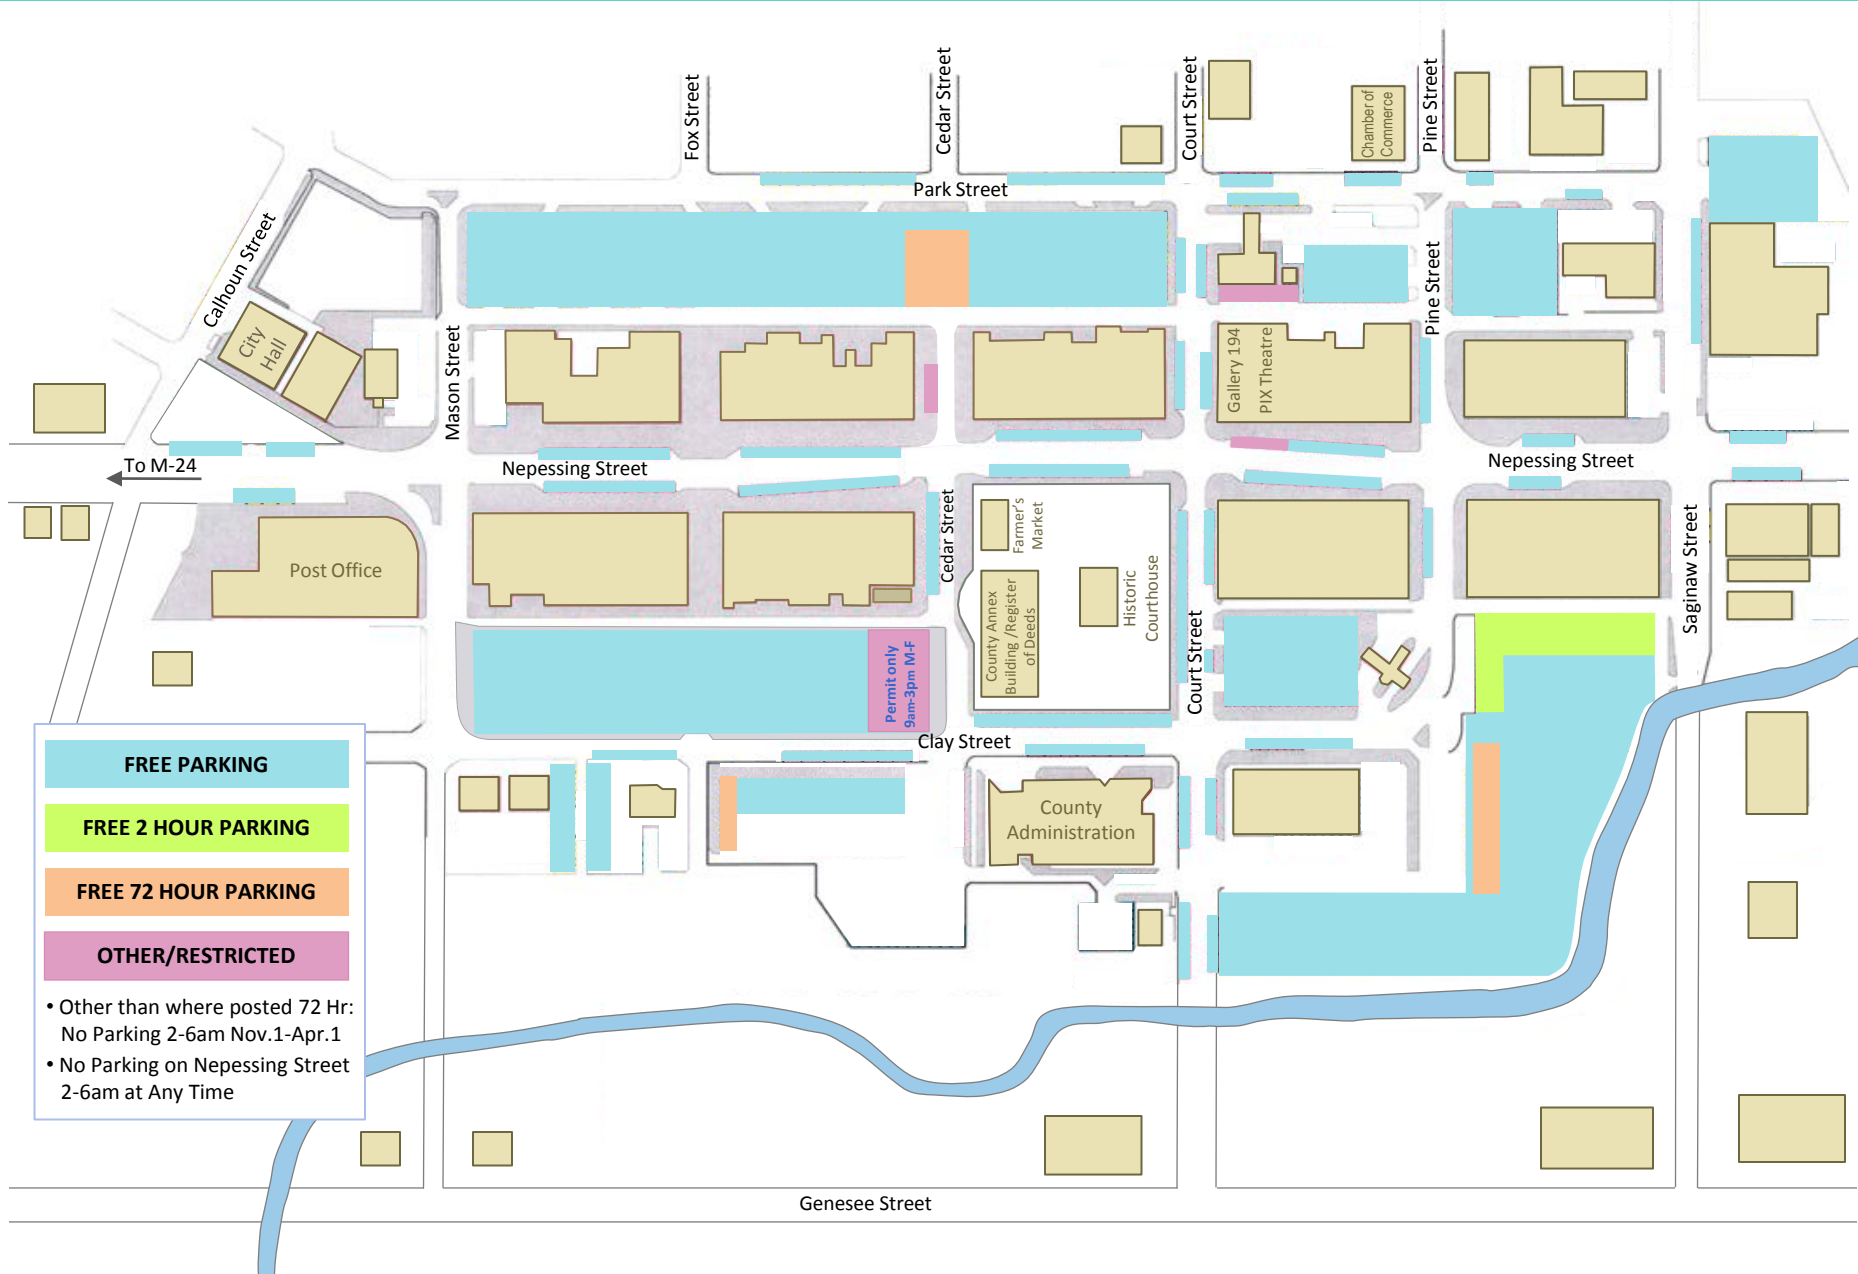

# DOWNTOWN PARKING MAP

<b>FREE PARKING</b>
<b>FREE 2 HOUR PARKING</b>
<b>FREE 72 HOUR PARKING</b>
<b>OTHER/RESTRICTED</b>

- Other than where posted 72 Hr: No Parking 2-6am Nov.1-Apr.1
- No Parking on Nepepping Street 2-6am at Any Time